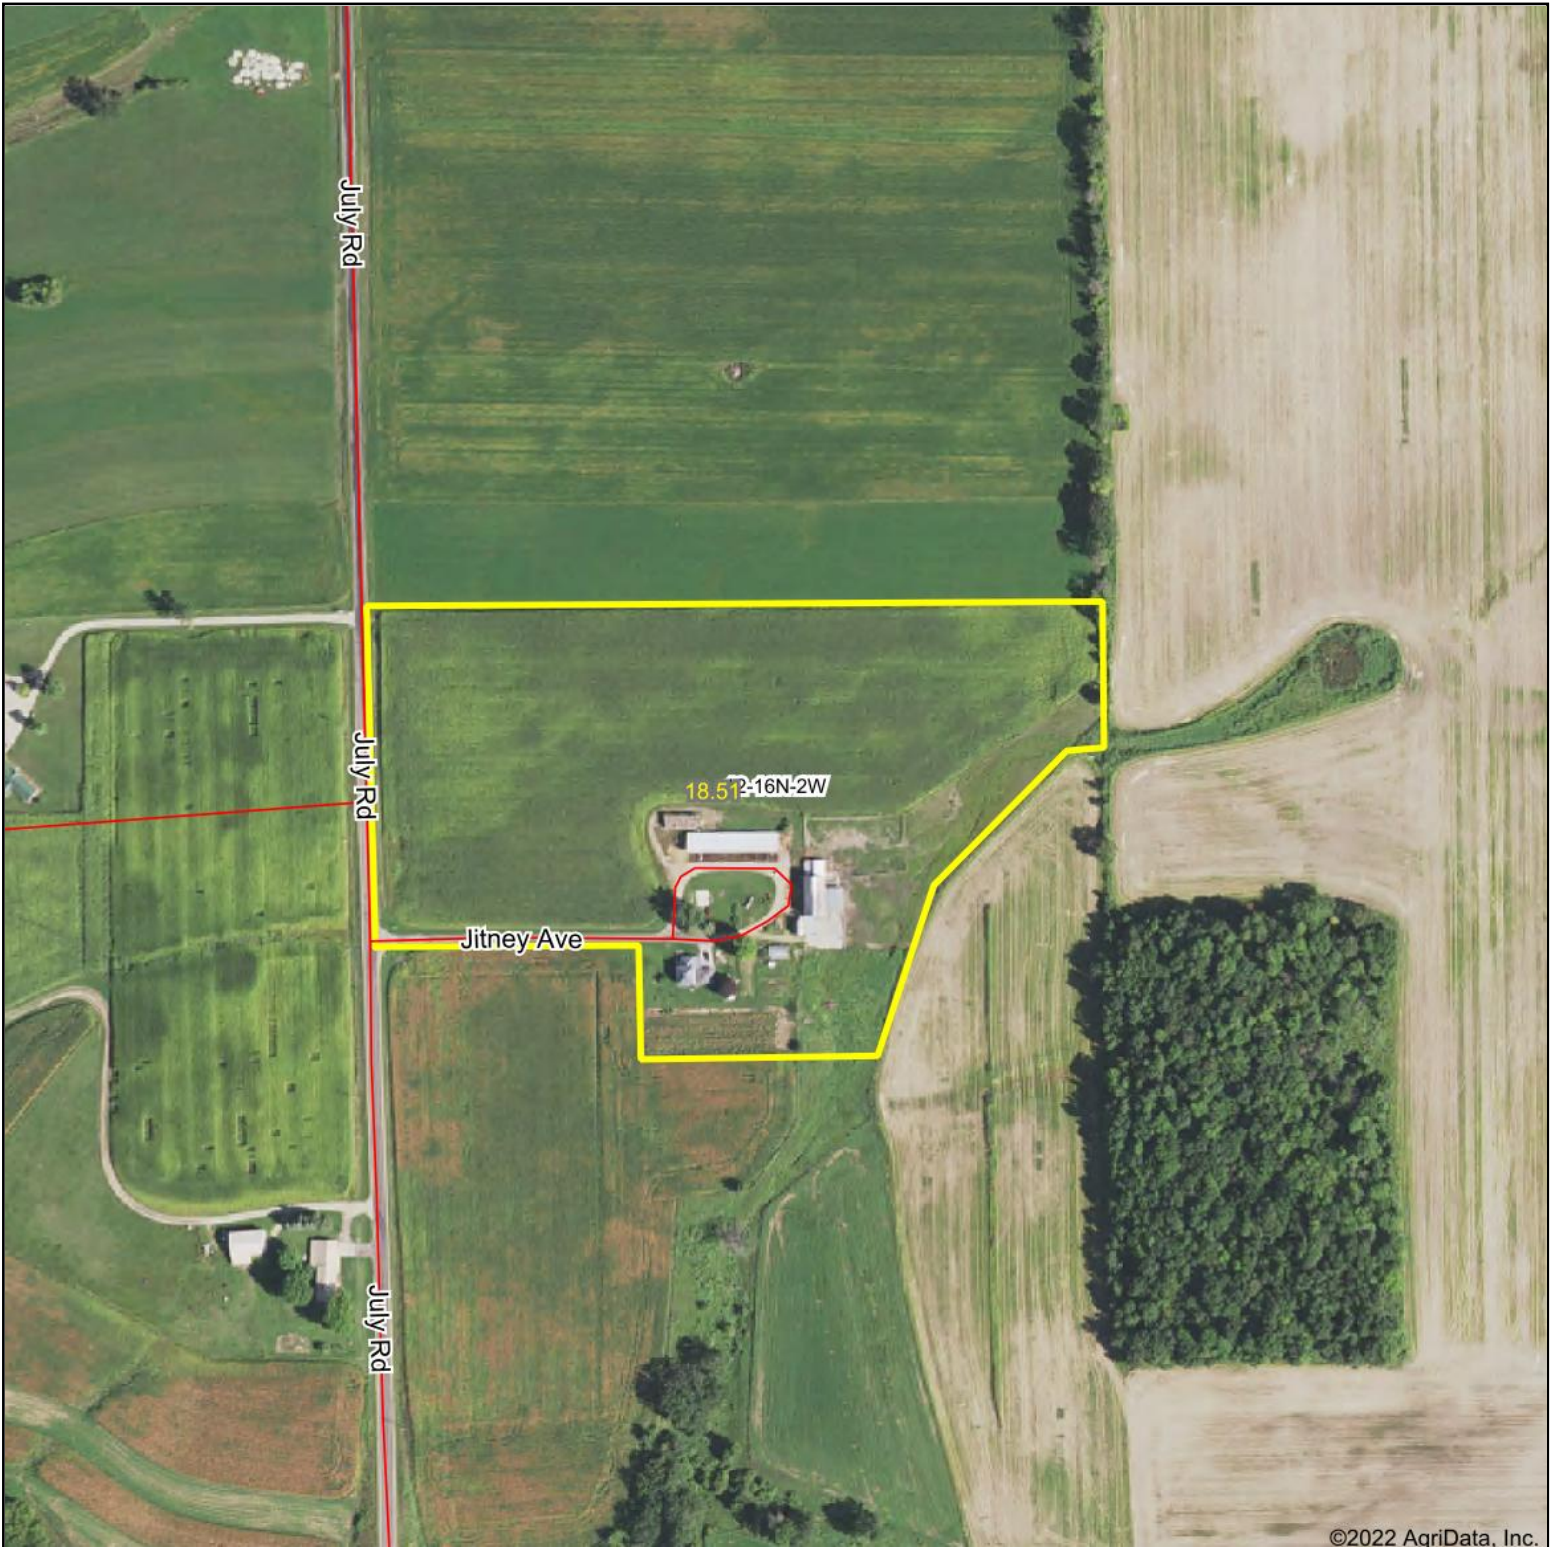

Aerial Map

©2022 AgriData, Inc.

Map Center: 43° 52' 37.67, -90° 33' 32.44

12-16N-2W
Monroe County
Wisconsin

1/10/2022

Maps Provided By:

© AgriData, Inc. 2021

www.AgriDataInc.com